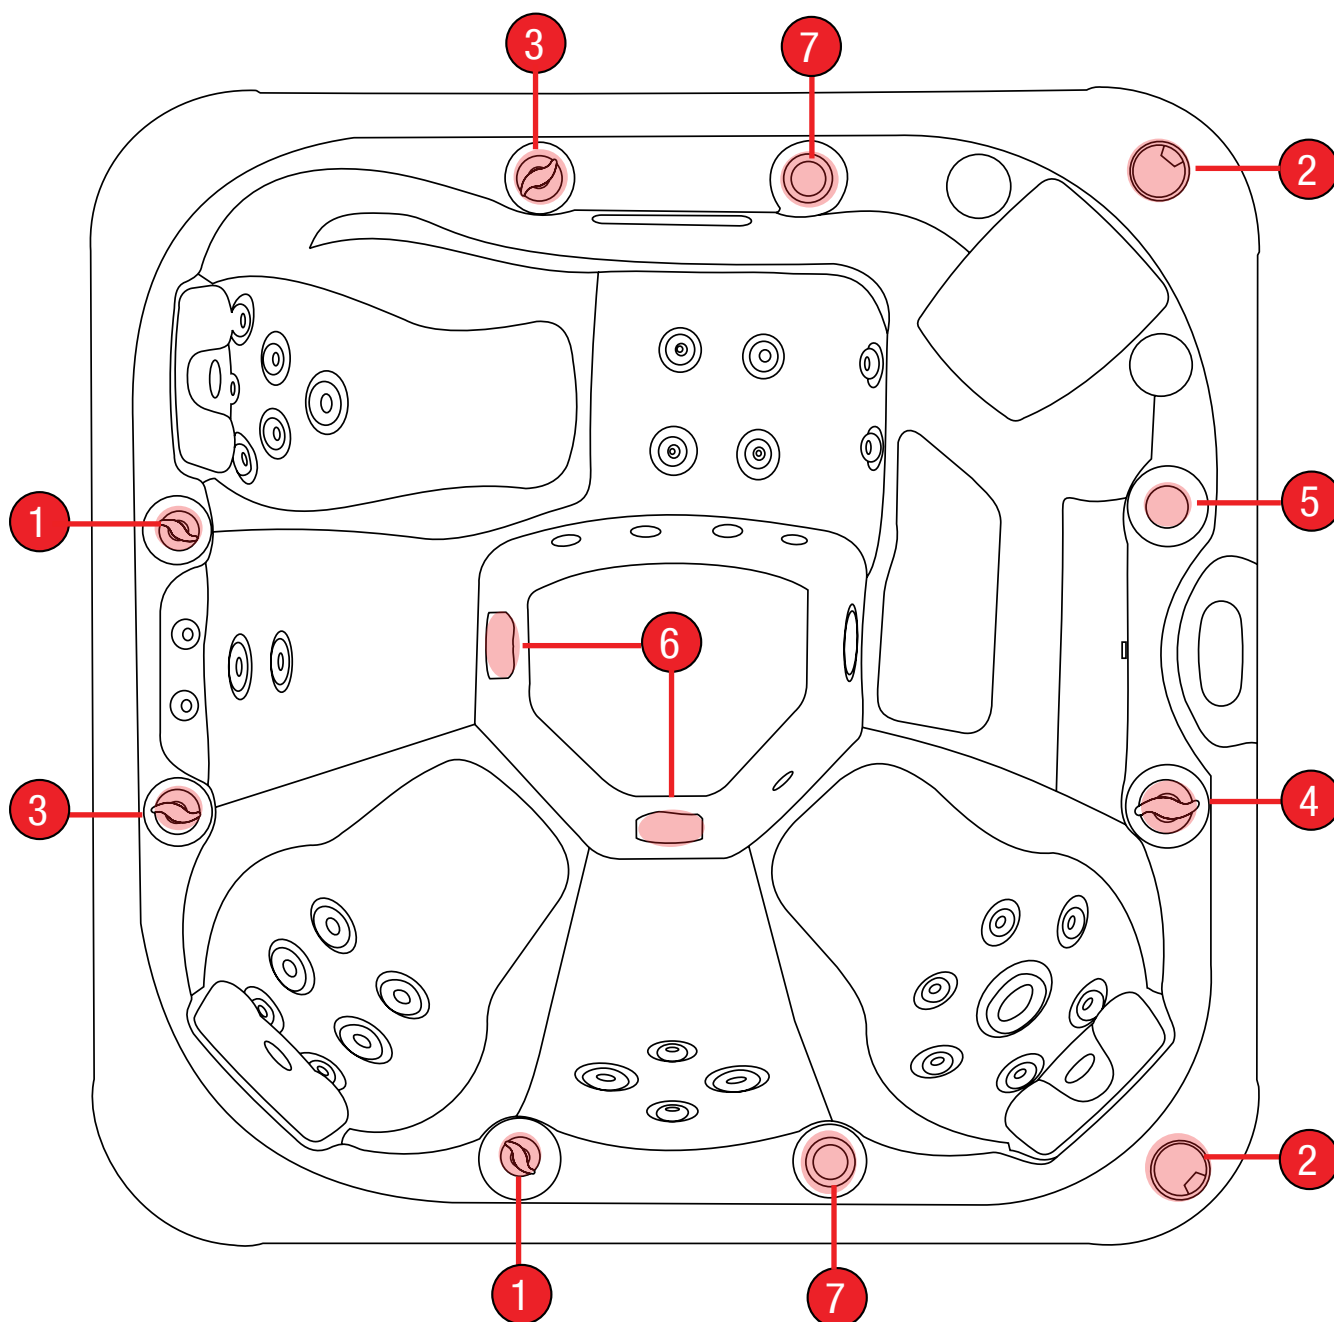

SPA FEATURE OPERATIONS

1 Air Control

2 Speaker

3 Waterfall Control Valve

4 Water Diverter

5 Aromatherapy

6 Suction Intake

7 LED Cup Holder